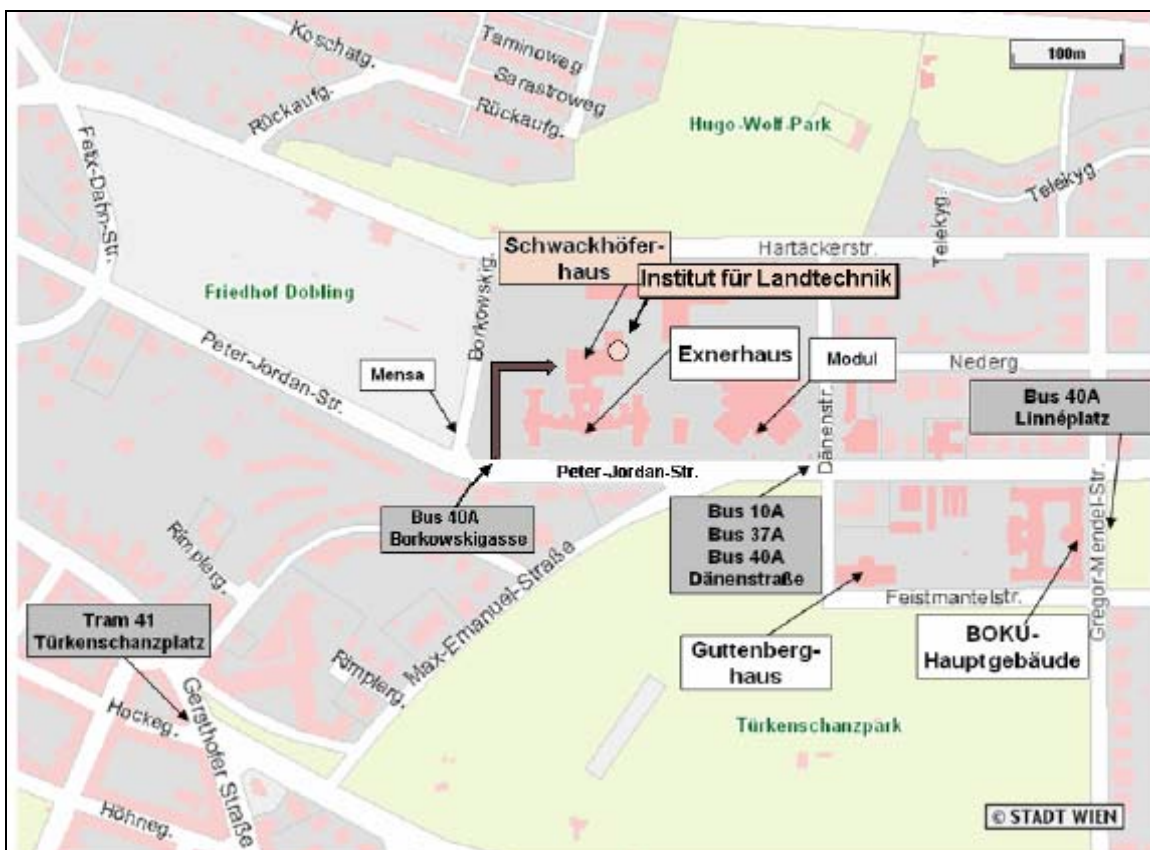

Siteplan

Conference location at the University for Natural Resources and Applied Life Sciences (on Peter-Jordan Strasse 82)

The conference location and Division for Agricultural Engineering are in the ground floor of the Schwackhöferhaus.

Entrance: Peter Jordan Straße 82, next to the 40A bus stop „Borkowskigasse.“ You can reach the main entrance of the Schwackhöferhaus by crossing the parking lot towards the glass building. The conference location is on the ground floor behind the stairway.

Siteplan of the University for Natural Resources and Applied Life Sciences, Schwackhöferhaus, Division of Agricultural Engineering